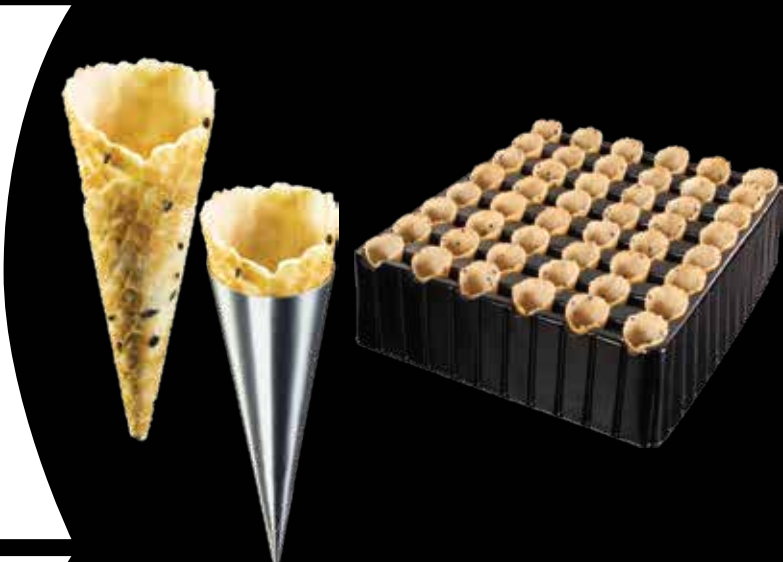

“Premium Cones”

LA ROSE NOIRE™

Gérard
Dubois

Swiss Chalet
FINE FOODS

Sweet
and
Savory

Elegant Cones

Vanilla Cone

6g/0.21oz/pc.
83pcs/set , 1set/box
H: 80mm , 3.15in
Ø: 30mm , 1.18in

Chocolate Cone

6g/0.21oz/pc.
83pcs/set , 1set/box
H: 80mm , 3.15in
Ø: 30mm , 1.18in

Green Tea Cone

6g/0.21oz/pc.
83pcs/set , 1set/box
H: 80mm , 3.15in
Ø: 30mm , 1.18in

Spinach Sesame Cone

6g/0.21oz/pc.
83pcs/set , 1set/box
H: 80mm , 3.15in
Ø: 30mm , 1.18in

Savory

Elegant Cones

Black Sesame Cone

6g/0.21oz/pc.
83pcs/set , 1set/box
H: 80mm , 3.15in
Ø: 30mm , 1.18in

Tomato Cone

6g/0.21oz/pc.
83pcs/set , 1set/box
H: 80mm , 3.15in
Ø: 30mm , 1.18in

Curry Cone

6g/0.21oz/pc.
83pcs/set , 1set/box
H: 80mm , 3.15in
Ø: 30mm , 1.18in

H: 6.0cm
L: 35.0cm
W: 2.0cm
10 Holes

H: 3.5cm
Ø: 3.0cm

H: 3.5cm
Ø: 3.0cm

H: 6.0cm
L: 20.0cm
W: 2.0cm
6 Holes

Passion Cones

Sweet and Savory

Passion Cones

White Passion Cones
 6g/0.21oz/pc
 83pcs/set, 1set/box