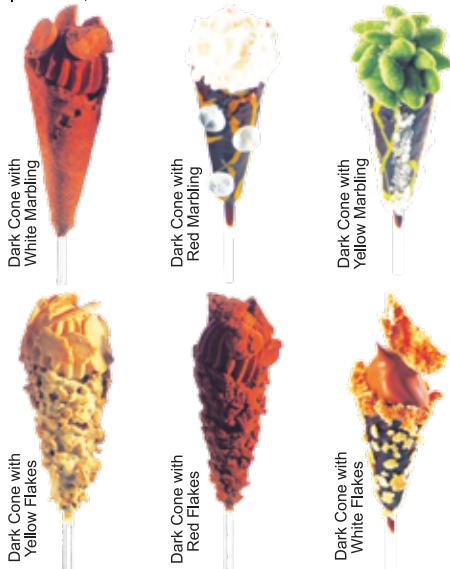

H: 41cm
L: 28cm
W: 10cm
16 Holes

H: 48cm
L: 38cm
W: 10cm
26 Holes

Sweet
and
Savory

Passion Cones

White Passion Cones

6g/0.21oz/pc.
83pcs/set , 1set/box

Dark Passion Cones

6g/0.21oz/pc.
83pcs/set , 1set/box