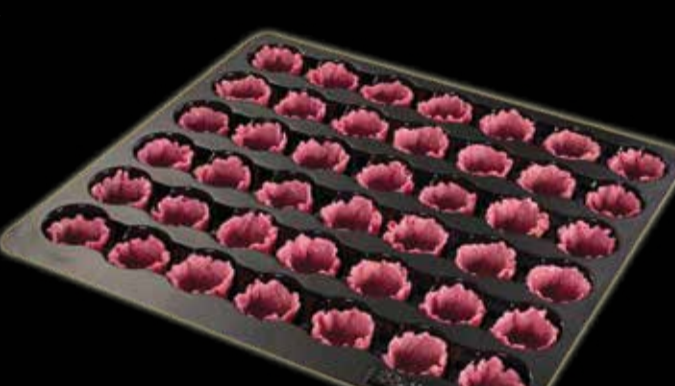

Sweet

Hand Crafted Baskets

Vanilla Basket

Chocolate Basket

Orange Basket

Savory

Hand Crafted Baskets

Black Sesame Basket

Beetroot Basket

Sweet

Hand Crafted Mini Baskets

Vanilla Mini Basket

Chocolate Mini Basket

Strawberry Mini Basket

Savory

Hand Crafted Mini Baskets

Curry Mini Basket

Tomato Mini Basket

Basil Mini Basket

Display Concept

Baskets

H: 11cm
L: 44cm
W: 7.5cm
7 Holes

H: 7.5cm
L: 33cm
15 Holes

H: 10.5cm
W: 33cm
L: 7cm
5 Holes

H: 10.5cm
L: 22.5cm
W: 5cm
3 Holes

H: 19cm
L: 25cm
W: 25cm
12 Holes

Mini Baskets

"Premium Baskets"
Hand Crafted

Swiss Chalet
FINE FOODS

LA ROSE NOIRE
Gérard Dubois